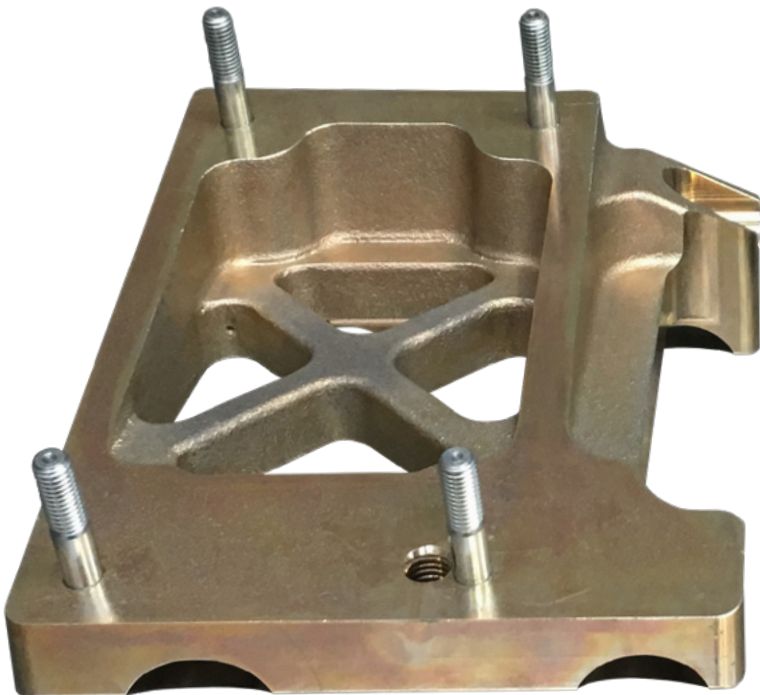

## TC210 APPROVED ENGINE MOUNT

This engine mount is approved for use without the TC25000 Engine Mount Adaptor Plate

ENGINE MOUNT  
ADAPTOR PLATE  
TC25000

SMALL OFFSET ENGINE MOUNT  
P/N: CRG038N

AVAILABLE FROM: