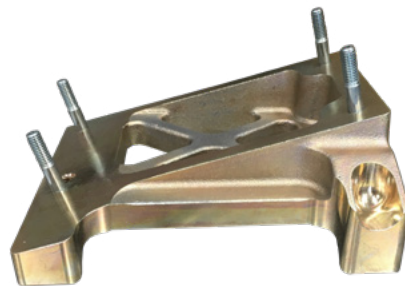

## TC210 APPROVED ENGINE MOUNT

This engine mount is approved for use without the TC25000 Engine Mount Adaptor Plate

ENGINE MOUNT  
ADAPTOR PLATE  
TC25000

SMALL OFFSET ENGINE MOUNT  
P/N: CRG038N

AVAILABLE FROM: