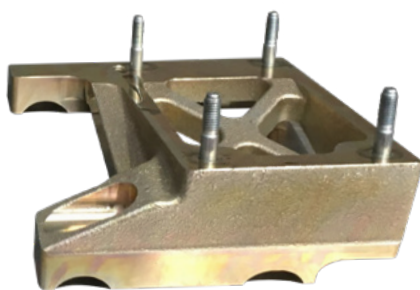

## TC210 APPROVED ENGINE MOUNT

This engine mount is approved for use without the TC25000 Engine Mount Adaptor Plate

ENGINE MOUNT  
ADAPTOR PLATE  
TC25000

SMALL OFFSET ENGINE MOUNT  
P/N: CRG038N

AVAILABLE FROM: