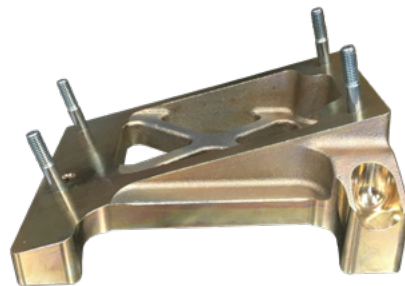

TX250 APPROVED ENGINE MOUNT

This engine mount is approved for use without the TC25000 Engine Mount Adaptor Plate

**SMALL OFFSET ENGINE MOUNT
P/N: CRG038N**

AVAILABLE FROM:

ST GEORGE KART CENTRE

Tel: (+61) 02 9773 8677