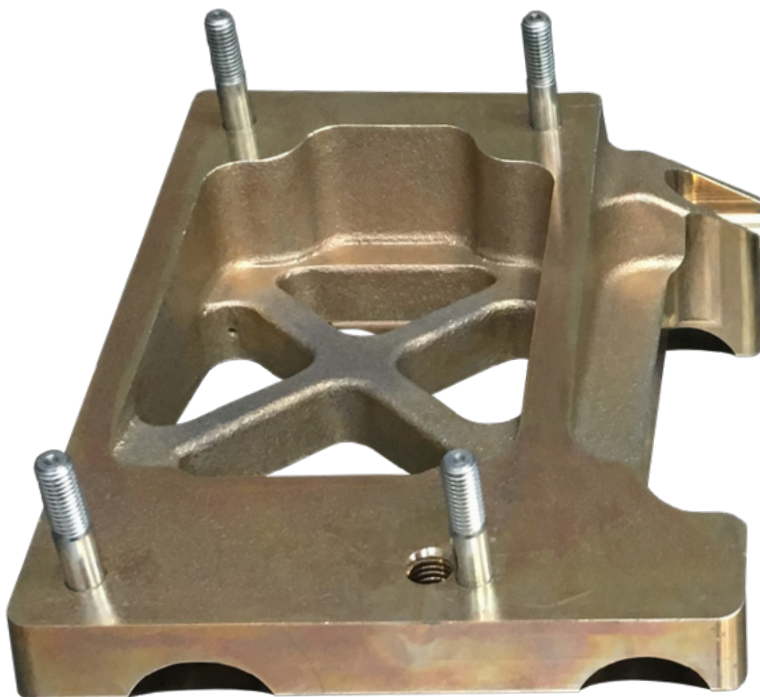

TX250 APPROVED ENGINE MOUNT

This engine mount is approved for use without the TC25000 Engine Mount Adaptor Plate

**SMALL OFFSET ENGINE MOUNT
P/N: CRG038N**

AVAILABLE FROM:

ST GEORGE KART CENTRE

Tel: (+61) 02 9773 8677