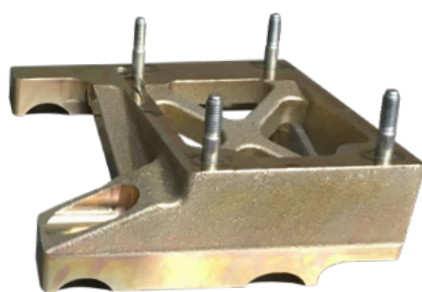

TX250 APPROVED ENGINE MOUNT

This engine mount is approved for use without the TC25000 Engine Mount Adaptor Plate

**SMALL OFFSET ENGINE MOUNT
P/N: CRG038N**

AVAILABLE FROM:

ST GEORGE KART CENTRE

Tel: (+61) 02 9773 8677